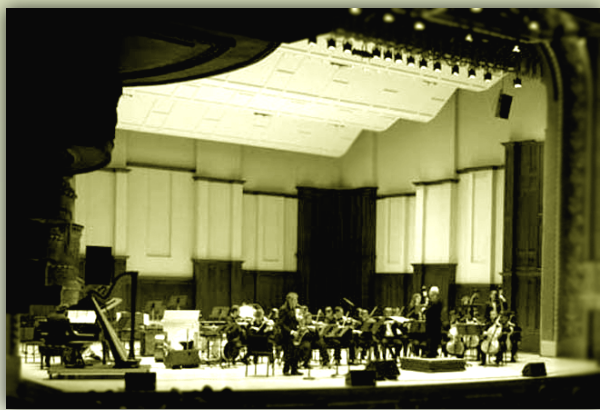

# Our campus is diverse. It's called Detroit.

*University Orchestra performing at Orchestra Hall*

## Graduate Certificate in Orchestral Studies

This program is for advanced performers who want intensive training in the art of orchestral playing and audition techniques. Under the guidance of Detroit Symphony Orchestra (DSO) and Michigan Opera Theatre Orchestra (MOT) members, students focus on orchestral excerpts, performance and audition skills. Mock auditions are held at the end of each term, with members of the DSO and MOT providing feedback.